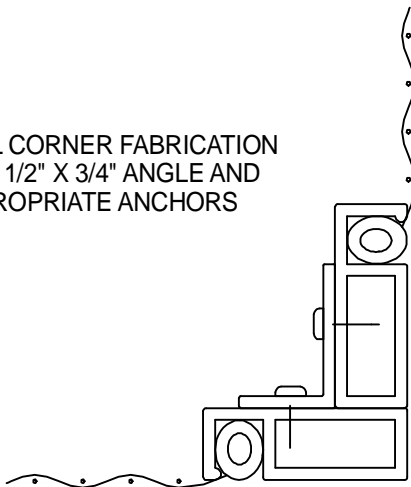

TYPICAL CORNER FABRICATION  
 USING 1/2" X 3/4" ANGLE AND  
 APPROPRIATE ANCHORS

**2 CORNER DETAIL**  
 SCALE: FULL

PRODUCT  
 BASKET SCREEN  
 S-102 FRAMING

DWG. NO.  
**I-6**

**Allied Window**  
 Performance Panels®