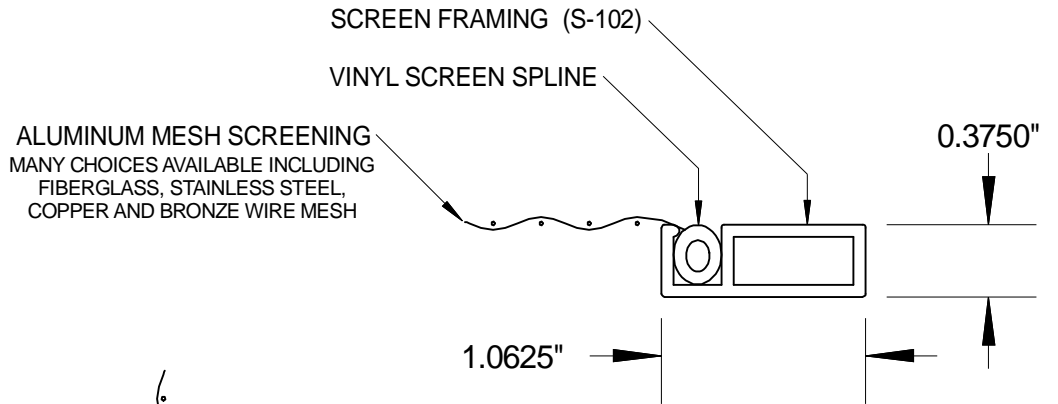

1 JAMB DETAIL
SCALE: FULL
HEAD and SILL SIMILAR