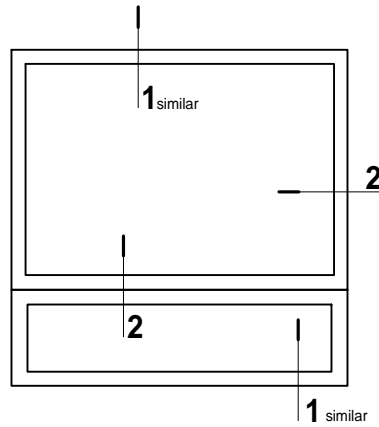

COMMON SIDE VIEW

COMMON FRONT VIEW

## BASKET SCREEN ELEVATION VIEWS

ALL BASKET SCREENS ARE CUSTOM MANUFACTURED.  
 VIRTUALLY ANY SIZE, SHAPE OR CONFIGURATION IS POSSIBLE.  
 NUMEROUS MOUNTING METHODS/HARDWARE AVAILABLE.

**1 JAMB DETAIL**  
 SCALE: FULL  
 HEAD and SILL SIMILAR

TYPICAL CORNER FABRICATION  
 USING 1/2" X 3/4" ANGLE AND  
 APPROPRIATE ANCHORS

**2 CORNER DETAIL**  
 SCALE: FULL

PRODUCT  
 BASKET SCREEN  
 S-102 FRAMING

DWG. NO.  
**I-6**

**Allied Window**  
 Performance Panels®